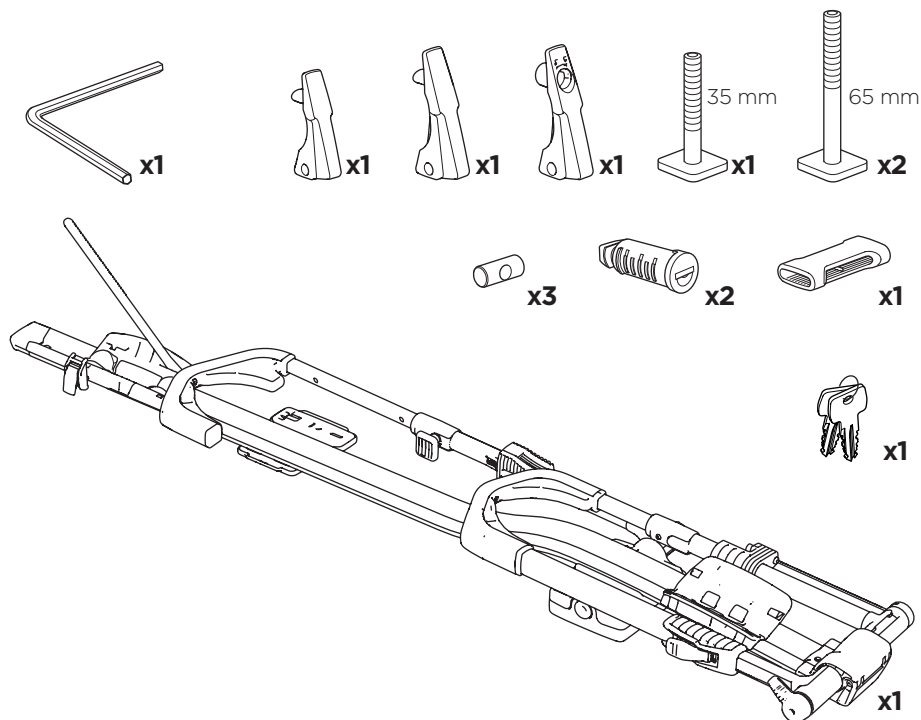

1. **EN** Roof-mounted bike carrier
   DE Dachfahrradträger
   FR Porte-vélo sur le toit
   NL Fietsdrager voor op het dak
   IT Portabici da installare sul tetto
   ES Portabicicletas de techo
   PT Suporte para bicicleta para teto
   SV Takmonterad cykelhållare
   DK Tagmonteret cykelholder
   NO Takmonterte lasteholdere
   FI Katolle asennettava polkupyöräteline
   ET Katusele paigaldatav jalgrattahoidik
   LV Uz jumta uzstādāms velosipēdu turētājs
   LT Ant stogo tvirtinami dviračių laikikliai
   PL Bagażnik rowerowy montowany na dachu
   RU Устанавливаемое на крыше крепление для велосипедов
   UK Багажник для велосипедів, що монтується на даху
   BG Покривен багажник за велосипеди
   CS Nosič jízdních kol s montáží na střechu
   SK Nosič bicyklov s montážou na strechu
2. **SL** Nosilec za kolesa
   HR/BiH Krovni nosač bicikla
   RO Suport pentru bicicletă montat pe pavilion
   HU Tetőre szerelhető kerékpártartó
   EL Σχάρα ποδηλάτου οροφής
   TR Araç üstüne bağlanan bisiklet taşıyıcı
3. **HE** מנשא אופניים המורכב על הגג
   AR حامل الدراجة للتثبيت على السقف
4. **ZH** 顶置自行车架
   JA ルーフマウント型サイクルキャリア
   KO 지붕 장착 자전거 캐리어
   TH โครงยึดจับจักรยานแบบติดตั้งบนหลังคา

CITY CRASH

Complies with ISO norm