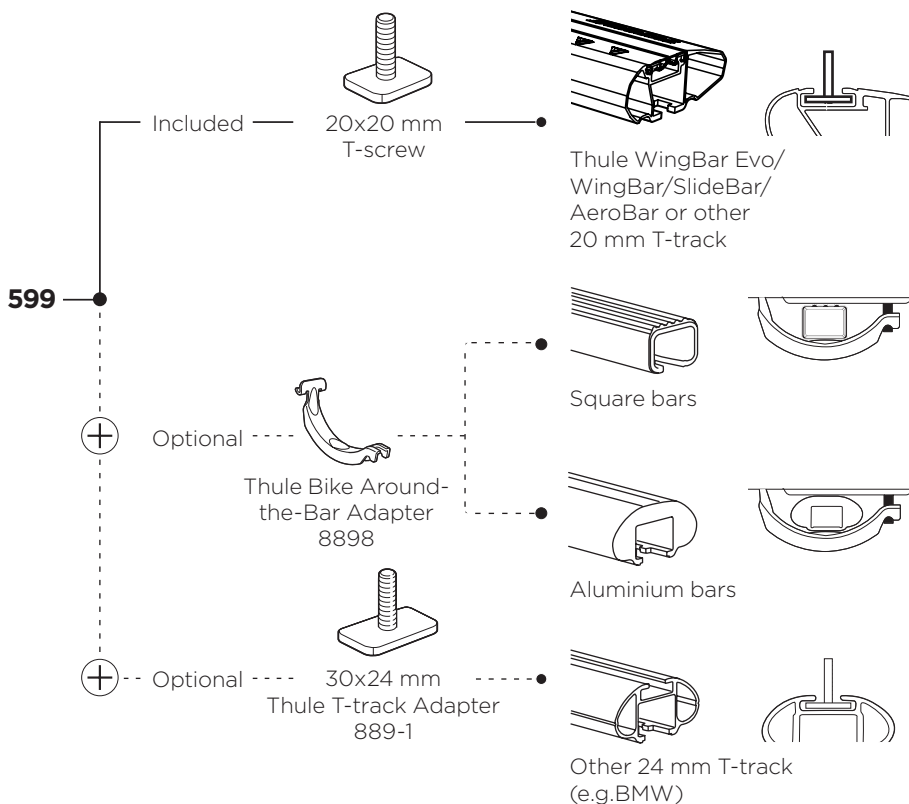

CITY CRASH

Complies with ISO norm

Max
20 kg

7,7 kg

i

Thule Bike Rack Around-the-Bar Adapter

8898

Thule UpRide 599 Fit Table

i

20x20 mm T-screw (included)

Thule WingBar Evo/
Thule WingBar/
SlideBar/AeroBar
or other 20 mm T-track

➔ **4** - **5** ➔ **9**

Square bars

Aluminium bars

➔ **6** - **8** ➔ **9**

4