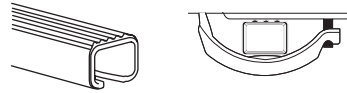

CITY CRASH

Complies with ISO norm

Max
20 kg

7,7 kg

i

Thule Bike Rack Around-the-Bar Adapter

8898

Thule UpRide 599 Fit Table

i

20x20 mm T-screw (included)

Thule WingBar Evo/
Thule WingBar/
SlideBar/AeroBar
or other 20 mm T-track

➔ **4** - **5** ➔ **9**

Square bars

Aluminium bars

➔ **6** - **8** ➔ **9**

4