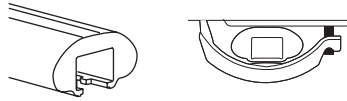

i

20x20 mm T-screw (included)

Thule WingBar Evo/
Thule WingBar/
SlideBar/AeroBar
or other 20 mm T-track

➔ **4** - **5** ➔ **9**

Square bars

Aluminium bars

➔ **6** - **8** ➔ **9**

4