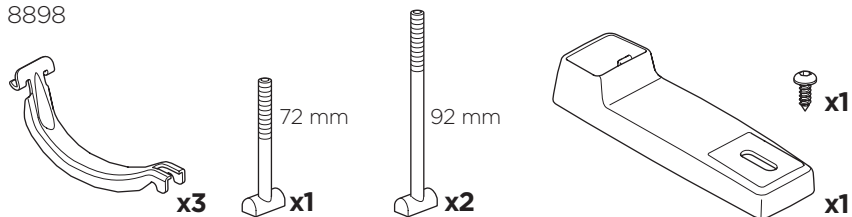

CITY CRASH

Complies with ISO norm

Max
20 kg

7,7 kg

i

Thule Bike Rack Around-the-Bar Adapter

8898

Thule UpRide 599 Fit Table

i

20x20 mm T-screw (included)

Thule WingBar Evo/
Thule WingBar/
SlideBar/AeroBar
or other 20 mm T-track

➔ **4** - **5** ➔ **9**

Square bars

Aluminium bars

➔ **6** - **8** ➔ **9**

4