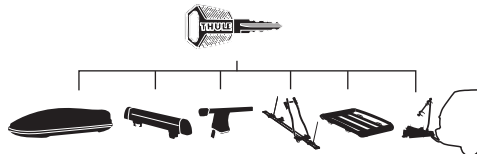

Thule UpRide Fatbike Adapter 5991

Thule T-track Adapter 30x24mm 889-1

Thule Wheel Strap Locks 986

Thule Bike Rack Around-the-Bar Adapter 8898

Thule One-Key System

450400  (x4)

450600  (x6)

450800  (x8)