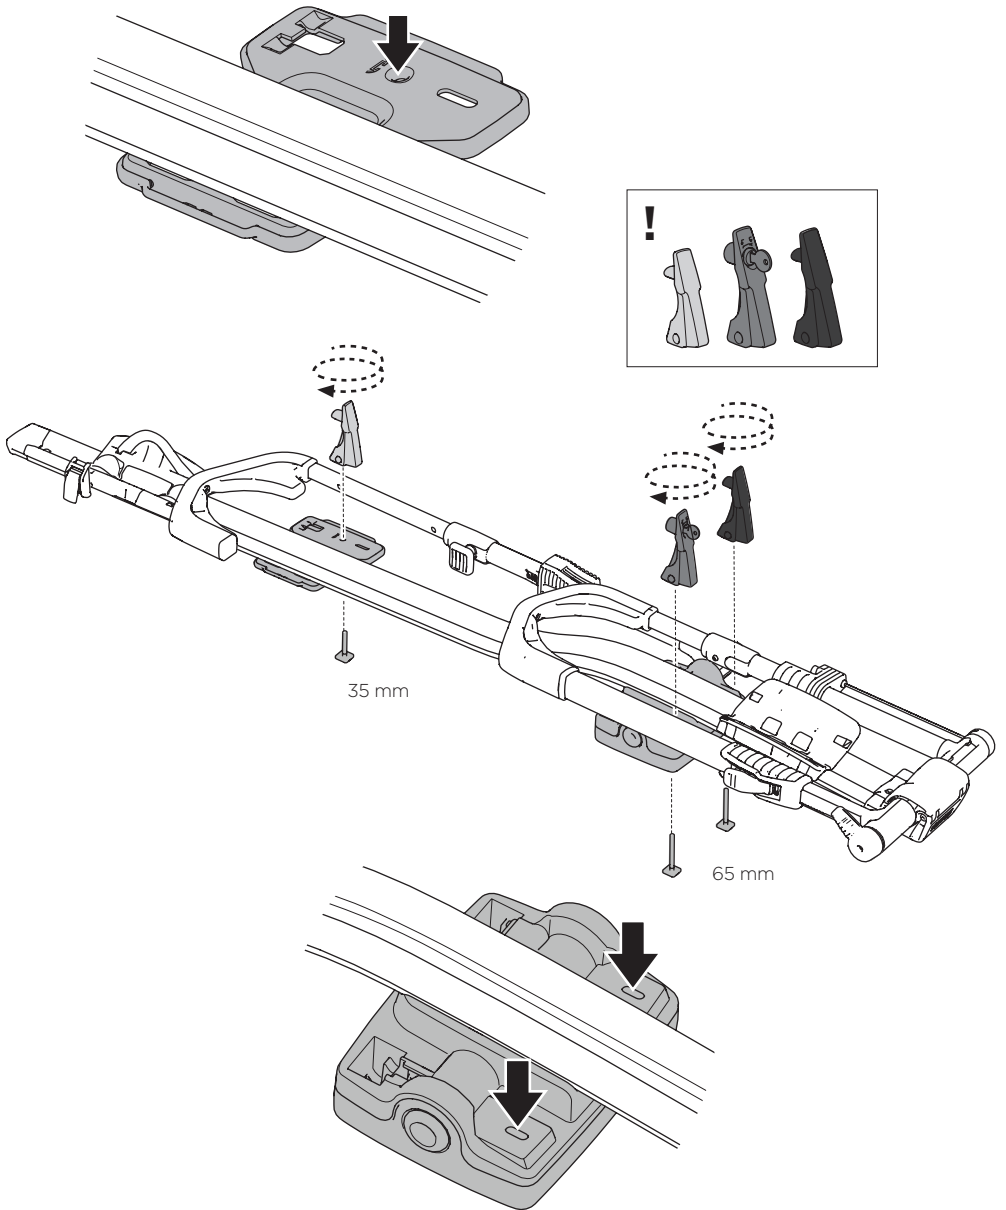

i

20x20 mm T-screw (included)

Thule WingBar Evo/
Thule WingBar/
SlideBar/AeroBar
or other 20 mm T-track

➔ **4** - **5** ➔ **9**

Square bars

Aluminium bars

➔ **6** - **8** ➔ **9**

4