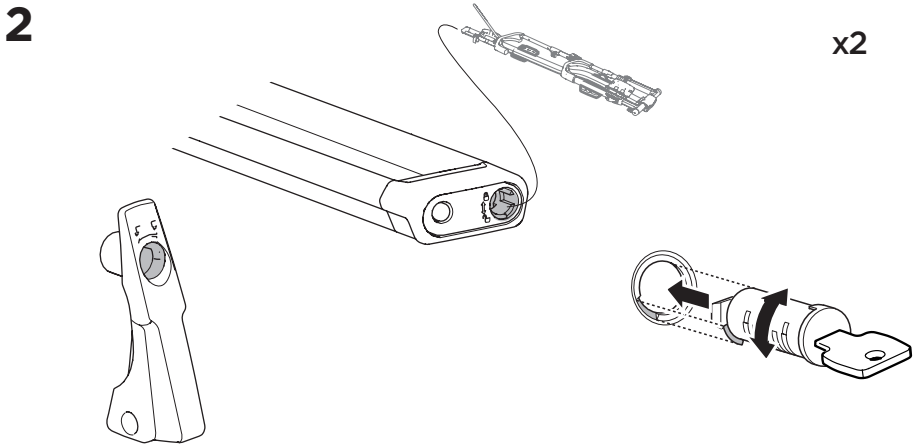

i

20x20 mm T-screw (included)

Thule WingBar Evo/
Thule WingBar/
SlideBar/AeroBar
or other 20 mm T-track

➔ **4** - **5** ➔ **9**

Square bars

Aluminium bars

➔ **6** - **8** ➔ **9**

4