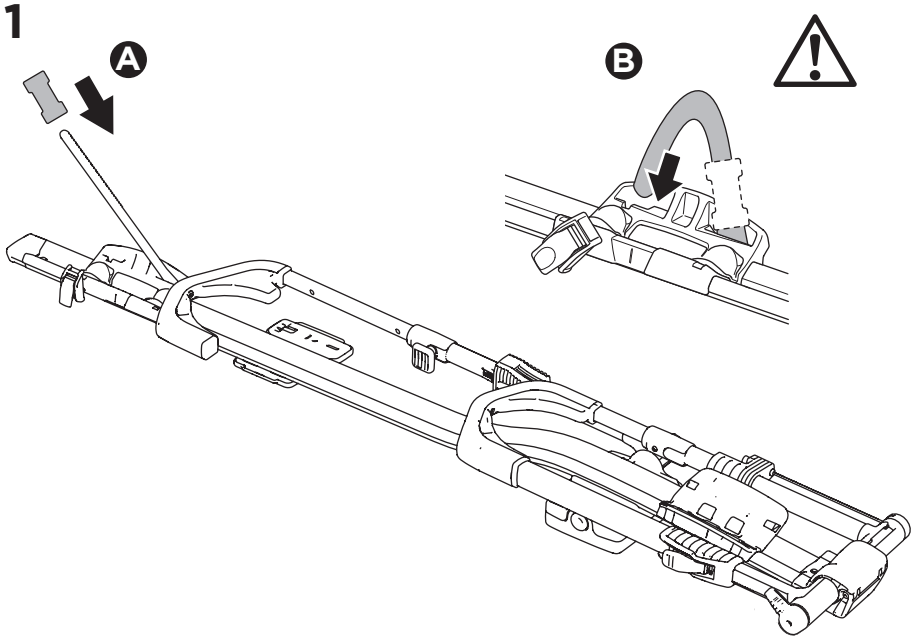

i

20x20 mm T-screw (included)

Thule WingBar Evo/
Thule WingBar/
SlideBar/AeroBar
or other 20 mm T-track

➔ **4** - **5** ➔ **9**

Square bars

Aluminium bars

➔ **6** - **8** ➔ **9**

4