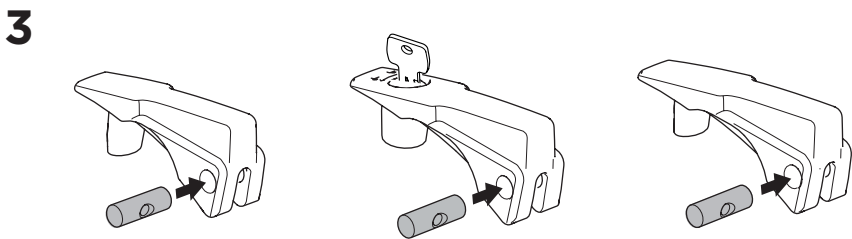

i

20x20 mm T-screw (included)

Thule WingBar Evo/
Thule WingBar/
SlideBar/AeroBar
or other 20 mm T-track

➔ **4** - **5** ➔ **9**

Square bars

Aluminium bars

➔ **6** - **8** ➔ **9**

4